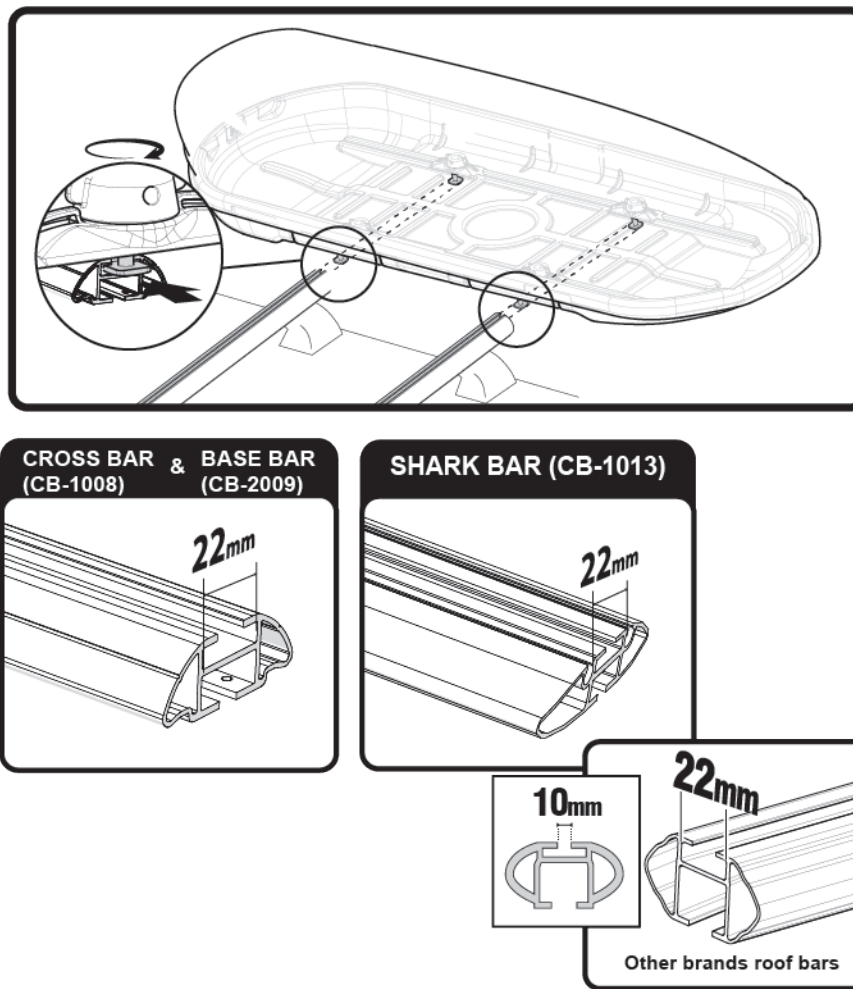

ADVENTURE 400 - 460 DUO - 580 DUO Optional Kit Bracket System