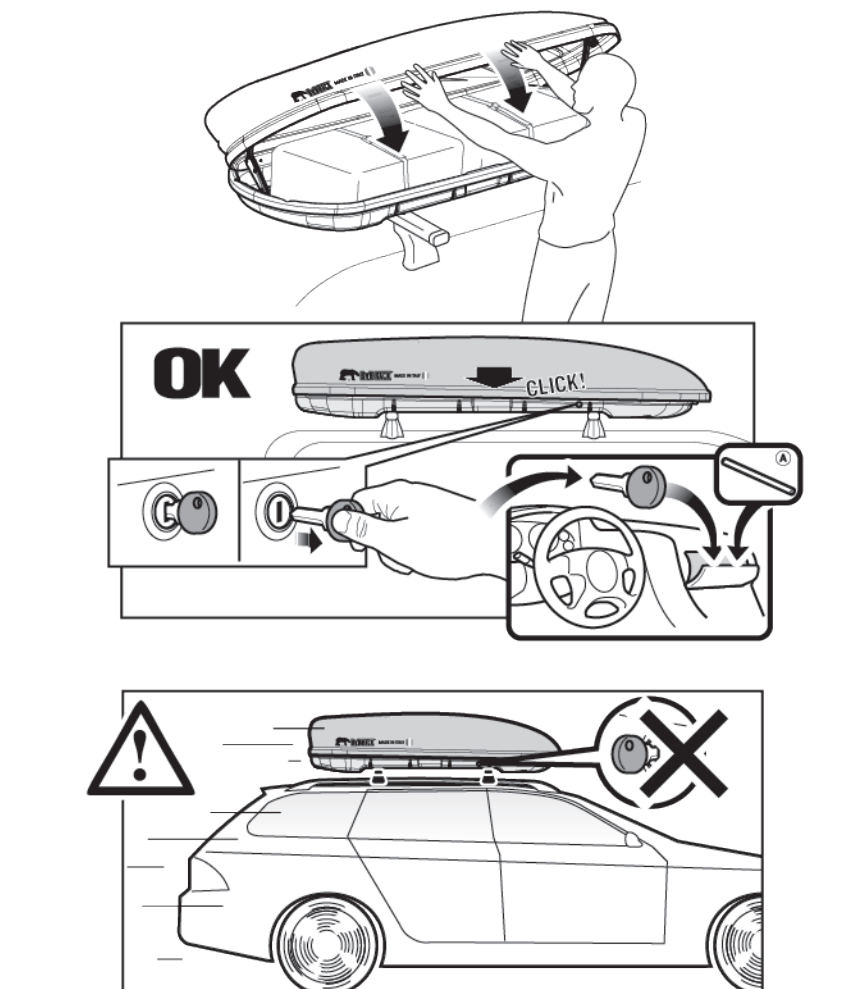

ADVENTURE 400 - 460 DUO - 580 DUO Safety Instruction