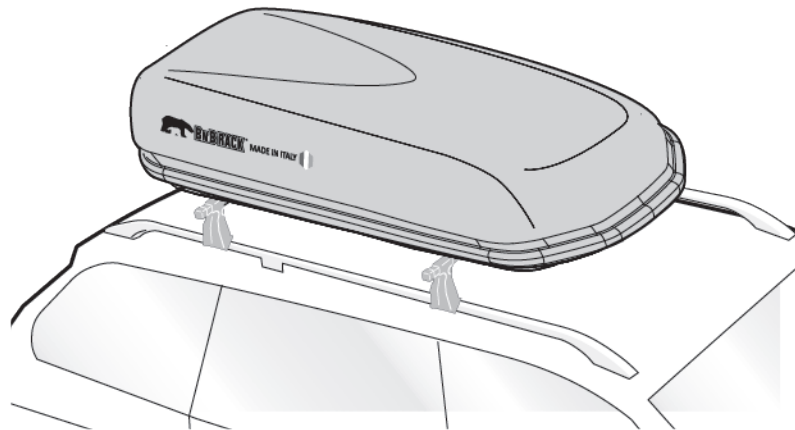

Model	ADVENTURE 400	ADVENTURE 460 DUO	ADVENTURE 580 DUO
Weight	75	75	75
Fixing	15	17	20

ADVENTURE MAX 75 Kg

MAX loaded

X=MAX 80mm
Y=Min 18mm Max 35mm

ADVENTURE 400 - 460 DUO - 580 DUO Standard Kit Quick Fixing System