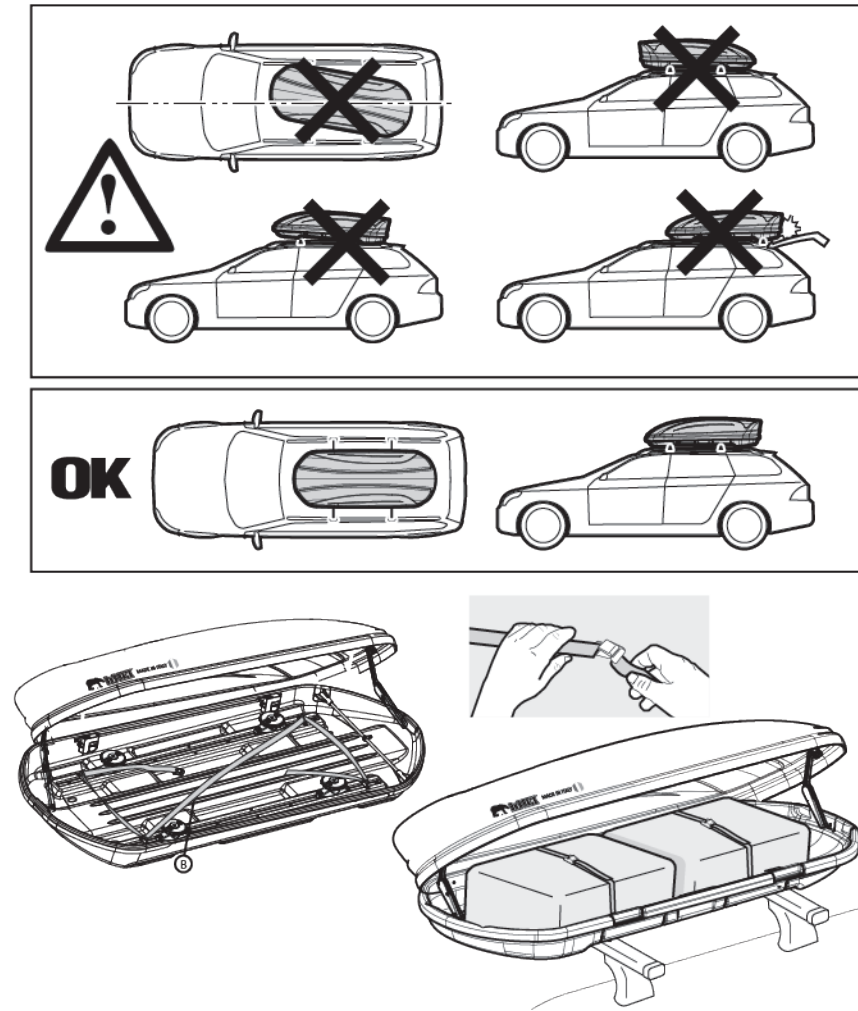

ADVENTURE 400 - 460 DUO - 580 DUO Safety Instruction